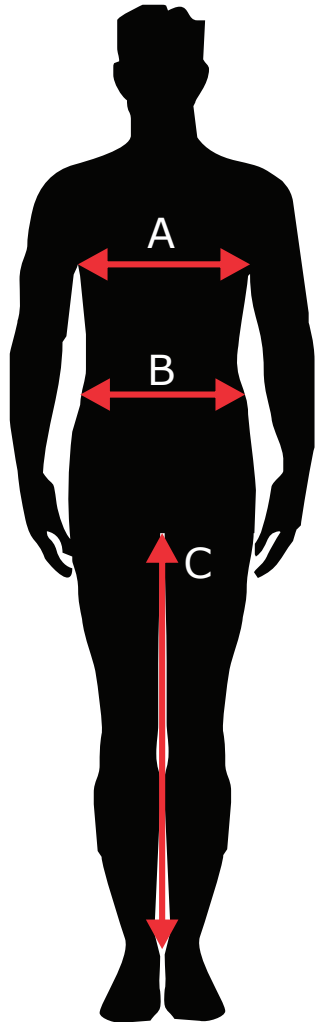

SELF MEASUREMENT GUIDE

COVERALL
C373-YN

FOLLOW THE MEASUREMENT GUIDE BELOW TO DETERMINE YOUR GARMENT SIZE

- A** - Measure your chest circumference directly under your arms
- B** - Measure your waist circumference level with your navel
- C** - Measure your inside leg from crotch junction point to the top of your heel

All measurements are in CM

REGULAR	77R	82R	87R	92R	97R	102R	107R	112R	117R
A - Chest	90-95	95-100	100-105	105-110	110-115	115-120	120-125	125-130	130-135
B - Waist	75-80	80-85	85-90	90-95	95-100	100-105	105-110	110-115	115-120
C - Inleg	78-79	79-80	80-81	81-82	82-83	83-84	84-85	85-86	85-86