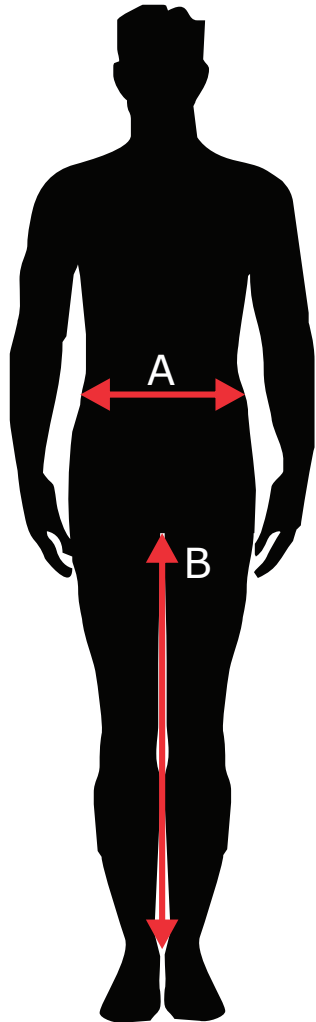

SELF MEASUREMENT GUIDE

WILDLAND TROUSER
T781-GLD

FOLLOW THE MEASUREMENT GUIDE BELOW TO DETERMINE YOUR GARMENT SIZE

A - Measure your waist circumference level with your navel

B - Measure your inside leg from crotch junction point to the top of your heel

All measurements are in CM

REGULAR	77R	82R	87R	92R	97R	102R	107R	112R	117R
A - Waist	77-82	82-87	87-92	92-97	97-102	102-107	107-112	112-117	117-122
B - Inleg	77-78	78-79	79-80	80-81	81-82	82-83	83-84	84-85	85-86

SHORT	82S	87S	92S	97S	102S	107S	112S	117S	122S	127S	132S
A - Waist	82-87	87-92	92-97	97-102	102-107	107-112	112-117	117-122	122-127	127-132	132-137
B - Inleg	74-75	75-76	76-77	77-78	78-79	79-80	80-81	81-82	82-83	83-84	84-85